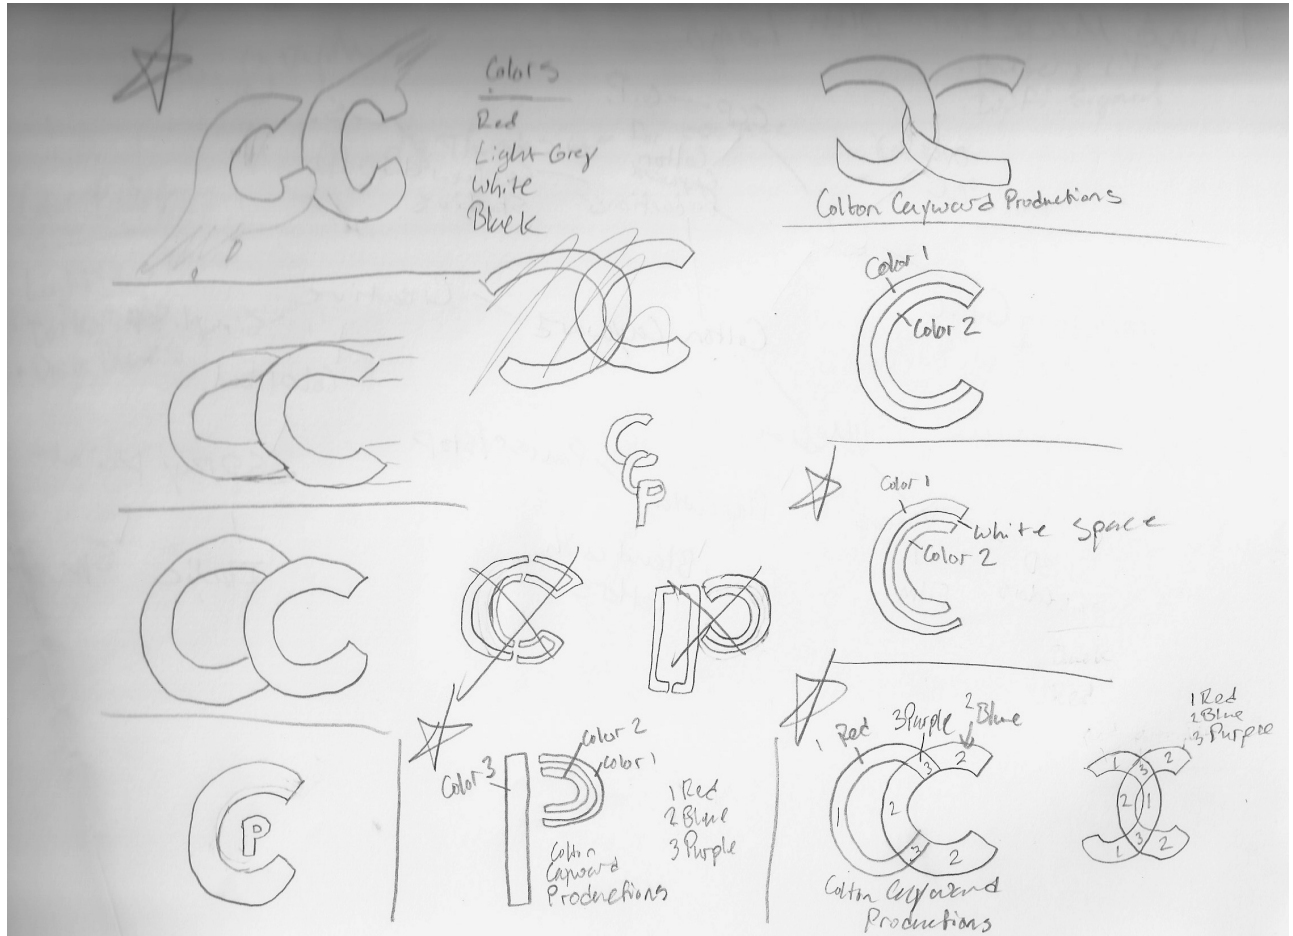

WORD MAP/MIND MAP

SKETCHES

DIGITAL VARIATION

COLOR VARIATION

COLOR VARIATION

FINAL LOGOS

R239 G86 B91

R64 G192 B231

R102 G45 B145

R35 G31 B32

R49 G49 B51

R78 G78 B80

R137 G138 B142

R181 G182 B184

R241 G241 B243

BUS. CARD VARIATION